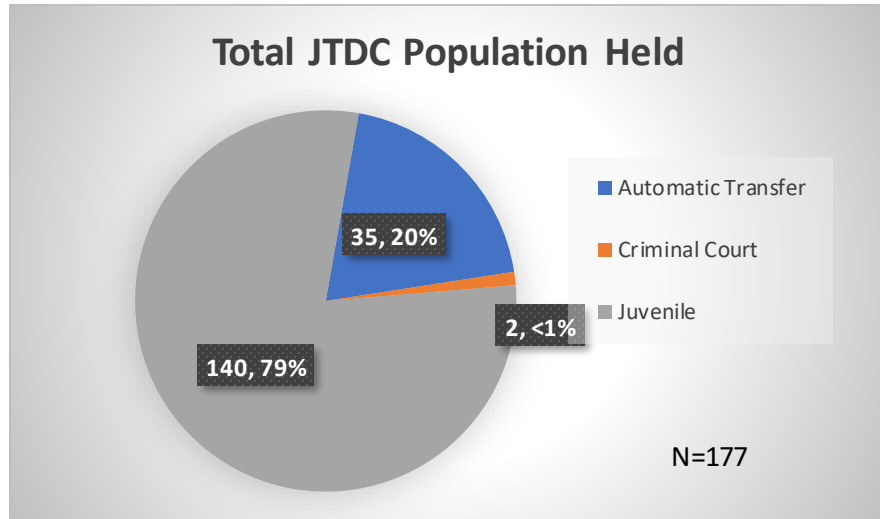

Daily Data Dashboard – August 24, 2023

Demographics for JTDC Population

Thursday Morning Midnight Count

Total # of probation Involved youth¹: 1,295

¹ Probation Active: Any youth who is pending sentencing with an active social history, has been formally placed on probation or supervision with Cook County Juvenile Probation on the date of the report.

*Age, Gender and Race for Criminal Court population (N=2) is not represented in this report.

Data sources: cFive Supervisor – Probation Population and RMIS – JTDC Population

Daily Data Dashboard – August 24, 2023
Demographics for JTDC Population
Thursday Morning Midnight Count