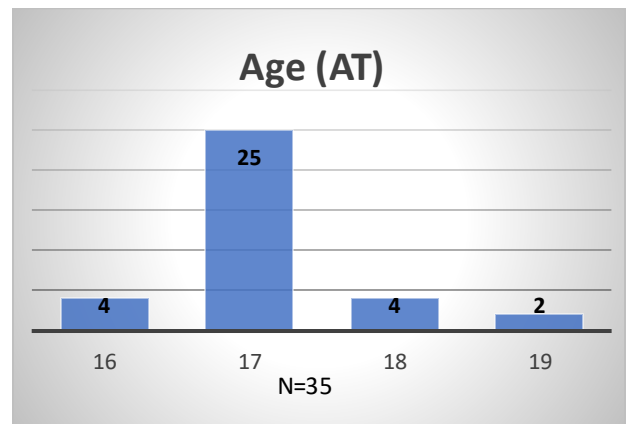

Daily Data Dashboard – August 24, 2023

Demographics for JTDC Population

Thursday Morning Midnight Count

Total # of probation Involved youth¹: 1,295

¹ Probation Active: Any youth who is pending sentencing with an active social history, has been formally placed on probation or supervision with Cook County Juvenile Probation on the date of the report.

*Age, Gender and Race for Criminal Court population (N=2) is not represented in this report.

Data sources: cFive Supervisor – Probation Population and RMIS – JTDC Population

Daily Data Dashboard – August 24, 2023
Demographics for JTDC Population
Thursday Morning Midnight Count