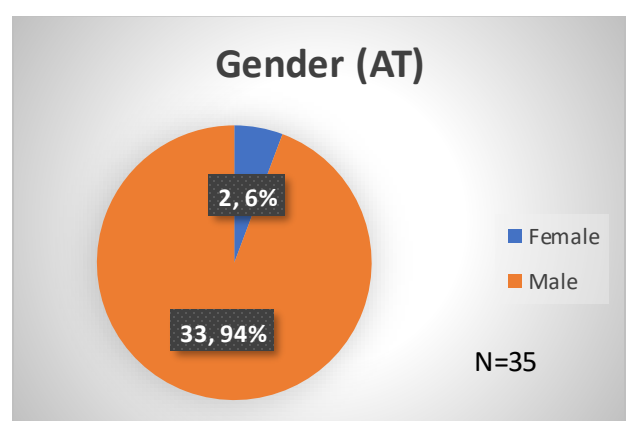

Daily Data Dashboard – August 24, 2023

Demographics for JTDC Population

Thursday Morning Midnight Count

Total # of probation Involved youth¹: 1,295

¹ Probation Active: Any youth who is pending sentencing with an active social history, has been formally placed on probation or supervision with Cook County Juvenile Probation on the date of the report.

*Age, Gender and Race for Criminal Court population (N=2) is not represented in this report.

Data sources: cFive Supervisor – Probation Population and RMIS – JTDC Population

Daily Data Dashboard – August 24, 2023
Demographics for JTDC Population
Thursday Morning Midnight Count