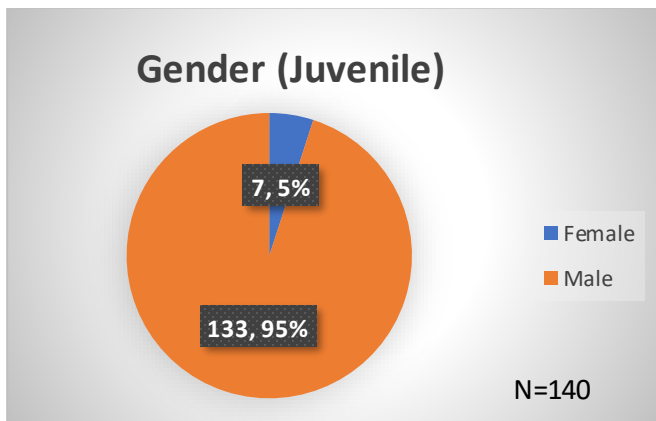

Daily Data Dashboard – August 24, 2023

Demographics for JTDC Population

Thursday Morning Midnight Count

Total # of probation Involved youth¹: 1,295

¹ Probation Active: Any youth who is pending sentencing with an active social history, has been formally placed on probation or supervision with Cook County Juvenile Probation on the date of the report.

*Age, Gender and Race for Criminal Court population (N=2) is not represented in this report.

Data sources: cFive Supervisor – Probation Population and RMIS – JTDC Population

Daily Data Dashboard – August 24, 2023
Demographics for JTDC Population
Thursday Morning Midnight Count