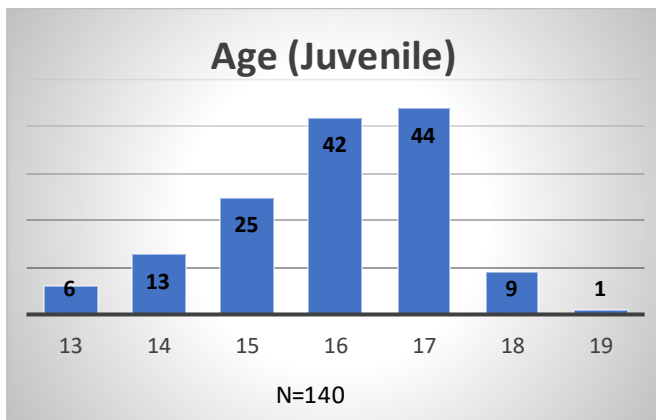

Daily Data Dashboard – August 24, 2023

Demographics for JTDC Population

Thursday Morning Midnight Count

Total # of probation Involved youth¹: 1,295

¹ Probation Active: Any youth who is pending sentencing with an active social history, has been formally placed on probation or supervision with Cook County Juvenile Probation on the date of the report.

*Age, Gender and Race for Criminal Court population (N=2) is not represented in this report.

Data sources: cFive Supervisor – Probation Population and RMIS – JTDC Population

Daily Data Dashboard – August 24, 2023
Demographics for JTDC Population
Thursday Morning Midnight Count